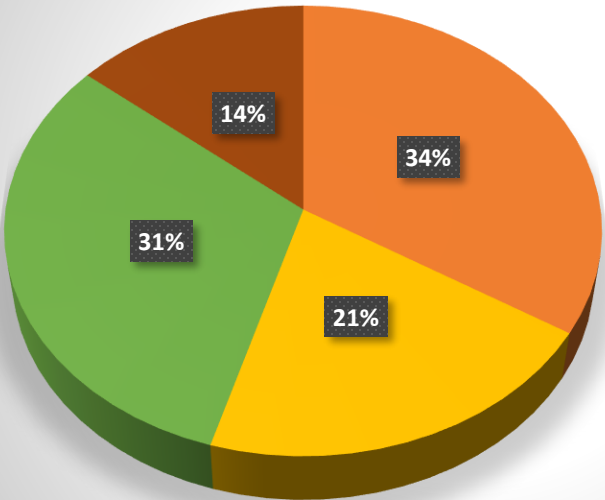

Dollar Amount Awarded by Grant Type

- Basic Needs
- Early Learning
- Expanded Learning
- Access to Higher Education