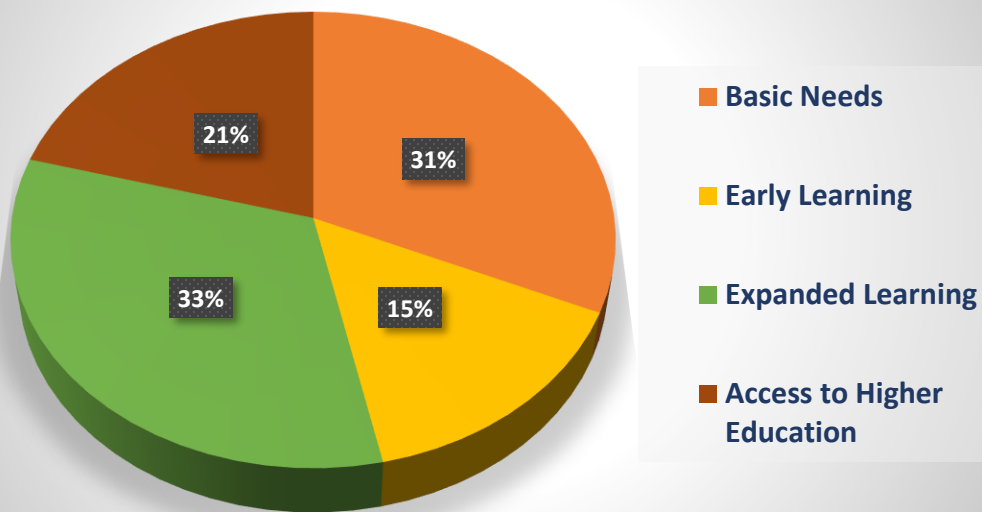

Program support, Key Peninsula FRC Children's Therapy Center General support, pediatric therapy, parent education Greentrike General and Pierce County programs support Greentrike More than a Museum campaign support Hopesparks Family Services Program support, Early childhood mental health Multicultural Child and Family Hope Center Capacity building support, general support	University of Washington Foundation Center for Applied Urban Research support Look, Listen and Learn General support- early childhood media Zeno Program support, Early math Pierce County

Type of Grants Awarded 2022